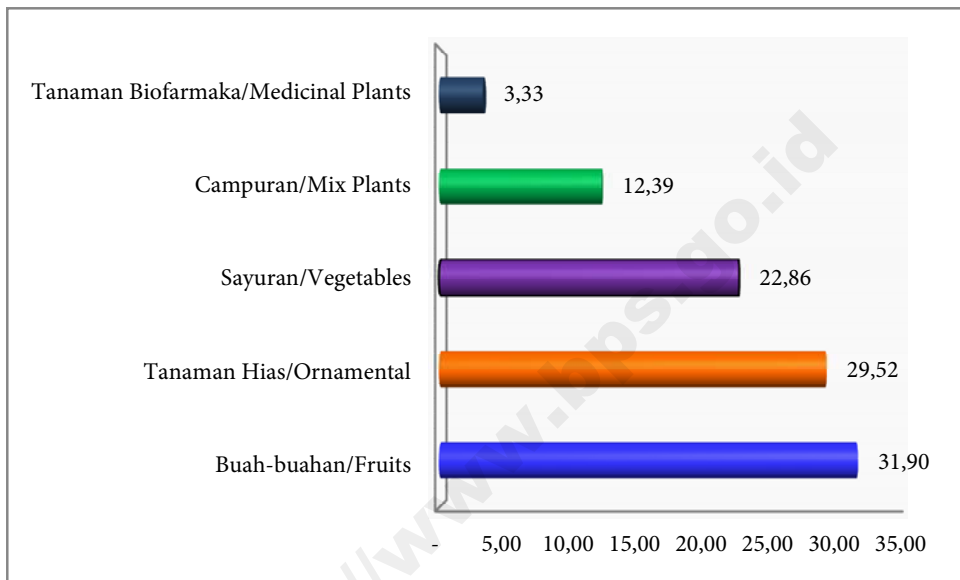

persen, perusahaan tanaman sayur sebesar 22,86 persen, perusahaan yang mengusahakan lebih dari satu kelompok komoditas sebesar 12,39 persen, dan perusahaan tanaman obat sebesar 3,33 persen.

vegetable plants establishments were 22.86, establishments which cultivate mix plants were 12.39 percent medicinal plants establishments were 3.33 percent.

Grafik 2. **Persentase Jumlah Perusahaan Hortikultura berdasarkan kelompok komoditas, 2015**
Graph 2. **Percentage of Horticulture Establishments by Commodity Group, 2015**

Jumlah usaha non rumah tangga hortikultura hasil Sensus Pertanian tahun 2013 sebanyak 1.464 unit. Pada tahun 2015 dari 886 unit usaha non rumah tangga hortikultura yang respon, terdapat sebanyak 470 unit usaha hortikultura yang aktif. Banyaknya usaha non rumah tangga hortikultura berdasarkan pulau berturut-

Number of horticulture quasi establishments as result of 2013 agricultural census were 1,464. In 2015 from 886 horticulture quasi establishment units (that were responses), there were 470 active horticulture quasi establishment. Number of horticulture quasi establishment by island respectively Jawa were 292 units, Bali and