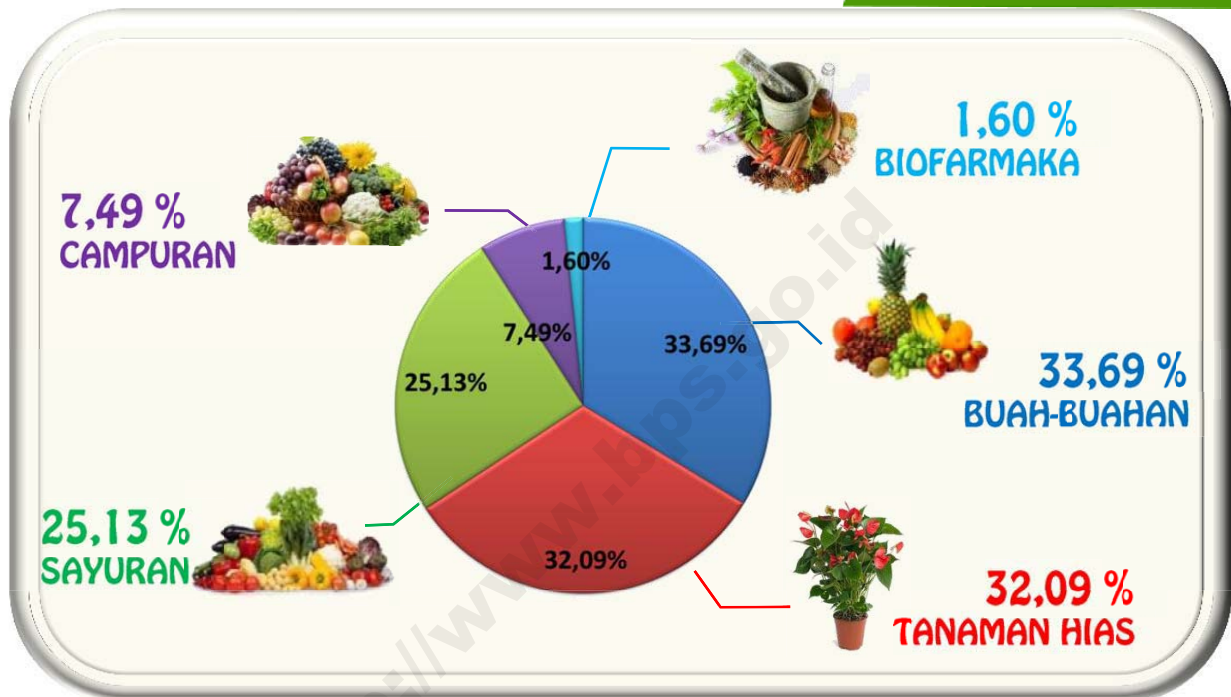

PERUSAHAAN HORTIKULTURA 2016