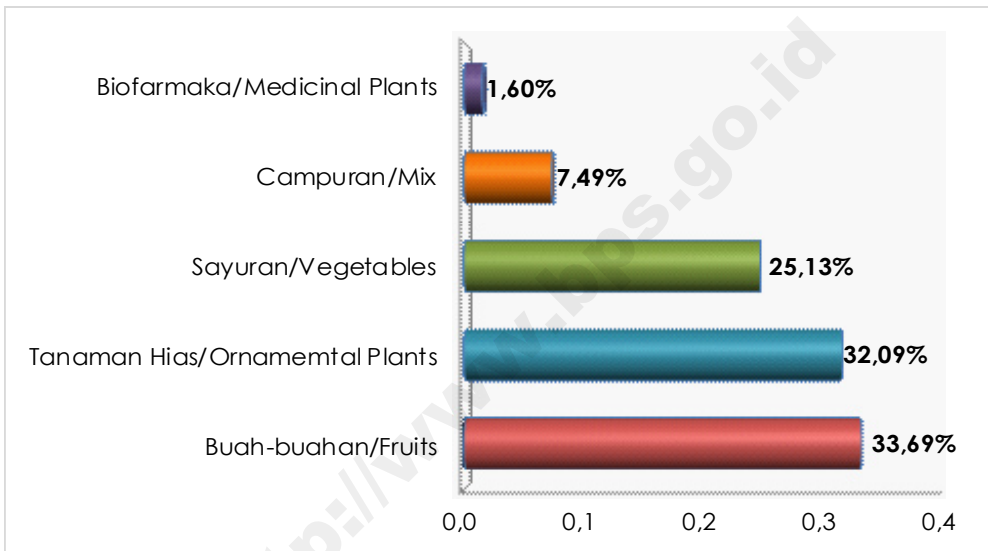

Pada tahun 2016 persentase perusahaan tanaman buah sebesar 33,69 persen, perusahaan tanaman hias sebesar 32,09 persen, perusahaan tanaman sayur sebesar 25,13 persen, perusahaan yang mengusahakan lebih dari satu kelompok komoditas sebesar 7,49 persen, dan perusahaan tanaman obat sebesar 1,60 persen.

In 2016, percentage of fruit plants establishments are 33.69 percent, ornamental plants establishments are 32.09 percent, vegetable plants establishments are 25.13, establishments which cultivate mix plants are 7.49 percent and medicinal plants establishments are 1.60 percent.

Grafik
Graph

2. **Persentase Jumlah Perusahaan Hortikultura berdasarkan Kelompok Komoditas, 2016**
Percentage of Horticulture Establishments by Commodity Group, 2016

Jumlah Usaha Hortikultura Lainnya pada tahun 2016 adalah 391 usaha. Persentasi Usaha Hortikultura Lainnya yang mengusahakan tanaman buah sebesar 51,66 persen, usaha tanaman sayur sebesar 41,18 persen, usaha tanaman hias sebesar 6,14 persen, dan usaha tanaman obat sebesar 1,02 persen.

The number of Horticulture Quasi-establishment are 391 quasi-establishments in 2016. Percentage of horticulture quasi-establishment cultivating fruit plants are 51.66 percent, vegetable plants are 41.18, ornamental plants are 6.14 percent, and medicinal plants are 1.02 percent.